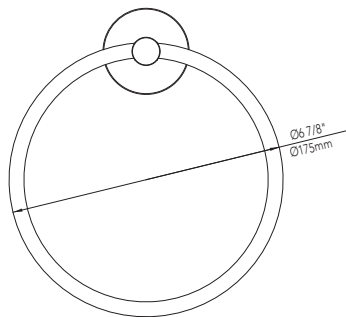

MISENO

Style comes home

- 18" Towel Bar
- 24" Towel Bar
- Paper Holder
- Robe Hook
- Towel Ring

Finish : MNOTB518CP, MNOTB524CP, MNOTP500CP, MNORH500CP, MNOTR500CP(Chrome)

Finish : MNOTB518BNP, MNOTB524BNP, MNOTP500BNP, MNORH500BNP, MNOTR500BNP(PVD Brushed Nickel)

Features

- Metal construction
- Mounting hardware included

Miseno warranty. See complete warranty statement for details.
Miseno reserves the right to make specification changes without notice or obligation.