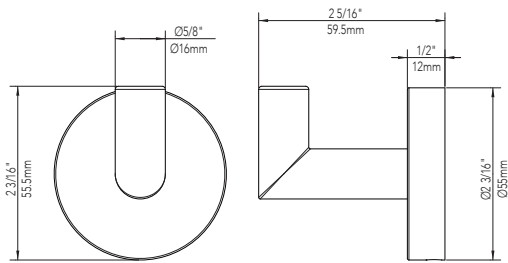

MISENO

Style comes home

- 18" Towel Bar
- 24" Towel Bar
- Paper Holder
- Robe Hook
- Towel Ring

Finish : MNOTB518CP, MNOTB524CP, MNOTP500CP, MNORH500CP, MNOTR500CP(Chrome)

Finish : MNOTB518BNP, MNOTB524BNP, MNOTP500BNP, MNORH500BNP, MNOTR500BNP(PVD Brushed Nickel)

Features

- Metal construction
- Mounting hardware included

Miseno warranty. See complete warranty statement for details.
Miseno reserves the right to make specification changes without notice or obligation.