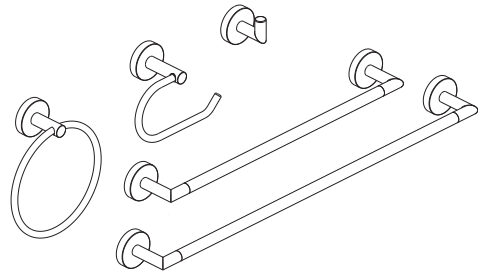

MISENO

Style comes home

- 18" Towel Bar
- 24" Towel Bar
- Paper Holder
- Robe Hook
- Towel Ring

Finish : MNOTB518CP, MNOTB524CP, MNOTP500CP, MNORH500CP, MNOTR500CP(Chrome)

Finish : MNOTB518BNP, MNOTB524BNP, MNOTP500BNP, MNORH500BNP, MNOTR500BNP(PVD Brushed Nickel)

Features

- Metal construction
- Mounting hardware included

Miseno warranty. See complete warranty statement for details.
Miseno reserves the right to make specification changes without notice or obligation.