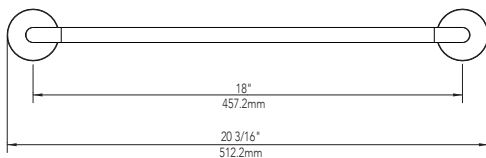

MISENO

Style comes home

- 18" Towel Bar
- 24" Towel Bar
- Paper Holder
- Robe Hook
- Towel Ring

Finish : MNOTB518CP, MNOTB524CP, MNOTP500CP, MNORH500CP, MNOTR500CP(Chrome)

Finish : MNOTB518BNP, MNOTB524BNP, MNOTP500BNP, MNORH500BNP, MNOTR500BNP(PVD Brushed Nickel)

Features

- Metal construction
- Mounting hardware included

Miseno warranty. See complete warranty statement for details.
Miseno reserves the right to make specification changes without notice or obligation.