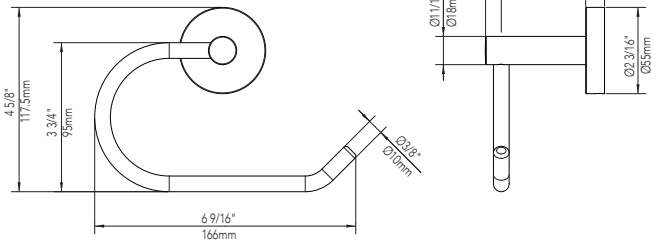

MISENO

Style comes home

- 18" Towel Bar
- 24" Towel Bar
- Paper Holder
- Robe Hook
- Towel Ring

Finish : MNOTB518CP, MNOTB524CP, MNOTP500CP, MNORH500CP, MNOTR500CP(Chrome)

Finish : MNOTB518BNP, MNOTB524BNP, MNOTP500BNP, MNORH500BNP, MNOTR500BNP(PVD Brushed Nickel)

Features

- Metal construction
- Mounting hardware included

Miseno warranty. See complete warranty statement for details.
Miseno reserves the right to make specification changes without notice or obligation.