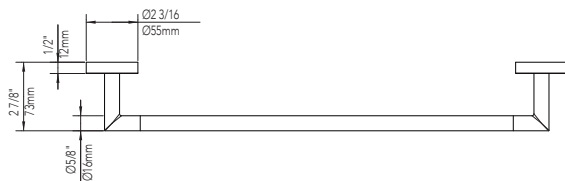

MISENO

Style comes home

- 18" Towel Bar
- 24" Towel Bar
- Paper Holder
- Robe Hook
- Towel Ring

Finish : MNOTB518CP, MNOTB524CP, MNOTP500CP, MNORH500CP, MNOTR500CP(Chrome)

Finish : MNOTB518BNP, MNOTB524BNP, MNOTP500BNP, MNORH500BNP, MNOTR500BNP(PVD Brushed Nickel)

Features

- Metal construction
- Mounting hardware included

Miseno warranty. See complete warranty statement for details.
Miseno reserves the right to make specification changes without notice or obligation.