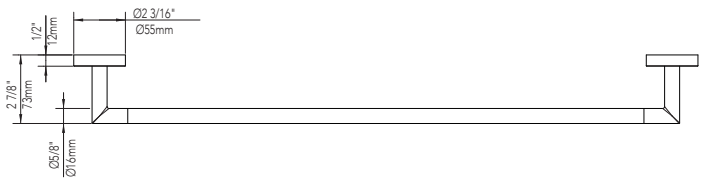

MISENO

Style comes home

- 18" Towel Bar
- 24" Towel Bar
- Paper Holder
- Robe Hook
- Towel Ring

Finish : MNOTB518CP, MNOTB524CP, MNOTP500CP, MNORH500CP, MNOTR500CP(Chrome)

Finish : MNOTB518BNP, MNOTB524BNP, MNOTP500BNP, MNORH500BNP, MNOTR500BNP(PVD Brushed Nickel)

Features

- Metal construction
- Mounting hardware included

Miseno warranty. See complete warranty statement for details.
Miseno reserves the right to make specification changes without notice or obligation.