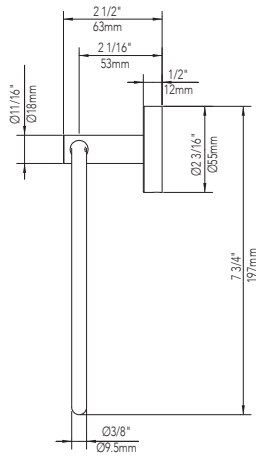

MISENO

Style comes home

- 18" Towel Bar
- 24" Towel Bar
- Paper Holder
- Robe Hook
- Towel Ring

Finish : MNOTB518CP, MNOTB524CP, MNOTP500CP, MNORH500CP, MNOTR500CP(Chrome)

Finish : MNOTB518BNP, MNOTB524BNP, MNOTP500BNP, MNORH500BNP, MNOTR500BNP(PVD Brushed Nickel)

Features

- Metal construction
- Mounting hardware included

Miseno warranty. See complete warranty statement for details.
Miseno reserves the right to make specification changes without notice or obligation.