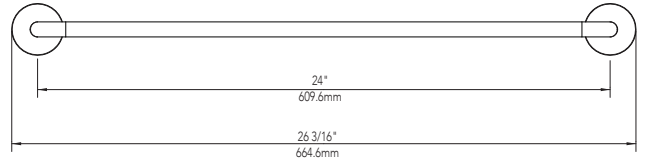

MISENO

Style comes home

- 18" Towel Bar
- 24" Towel Bar
- Paper Holder
- Robe Hook
- Towel Ring

Finish : MNOTB518CP, MNOTB524CP, MNOTP500CP, MNORH500CP, MNOTR500CP(Chrome)

Finish : MNOTB518BNP, MNOTB524BNP, MNOTP500BNP, MNORH500BNP, MNOTR500BNP(PVD Brushed Nickel)

Features

- Metal construction
- Mounting hardware included

Miseno warranty. See complete warranty statement for details.
Miseno reserves the right to make specification changes without notice or obligation.